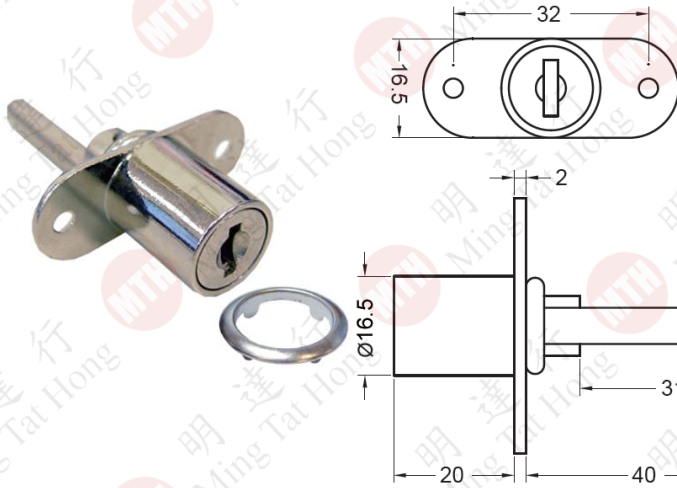

N666 正面鎖 (淨鎖頭)

型號	銀	包裝(把)	同匙(組)
N666		25	2

同匙組別由#110 - #120

N666-C 全套

C巴