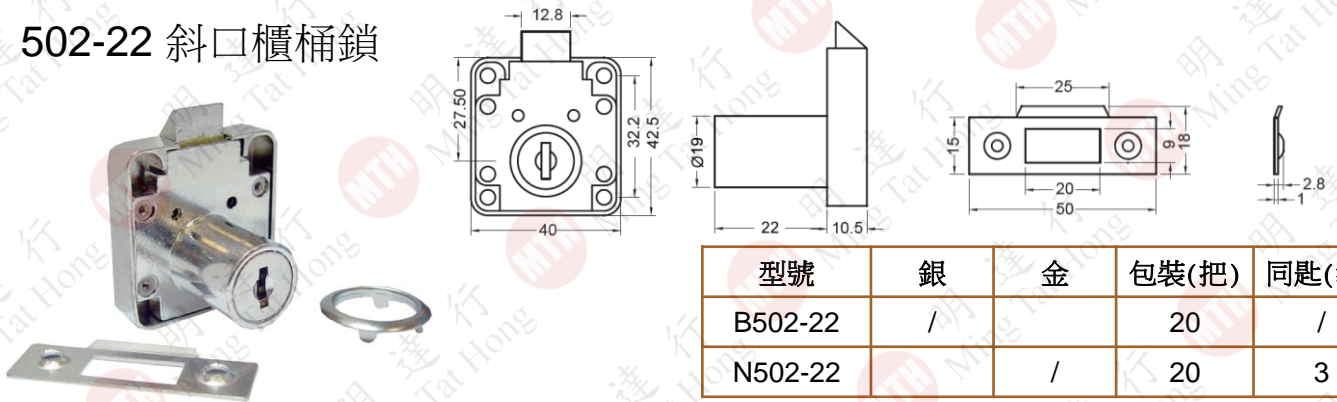

502-22 斜口櫃桶鎖

型號	銀	金	包裝(把)	同匙(組)
B502-22	/		20	/
N502-22		/	20	3

同匙組別由#110 - #130