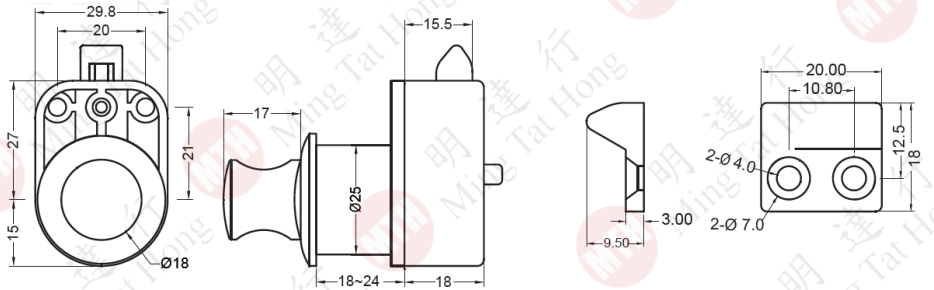

N406 文件櫃鎖

型號	銀	包裝(把)	同匙(組)
N406		25	/

5100 按抽

型號	材質	叻	金	霧銀	霧金	包裝(把)
5100Z	合金					16
5100	膠					16

NBLK 01 手提電腦鎖

型號	銀	包裝(把)
NBLK 01		10