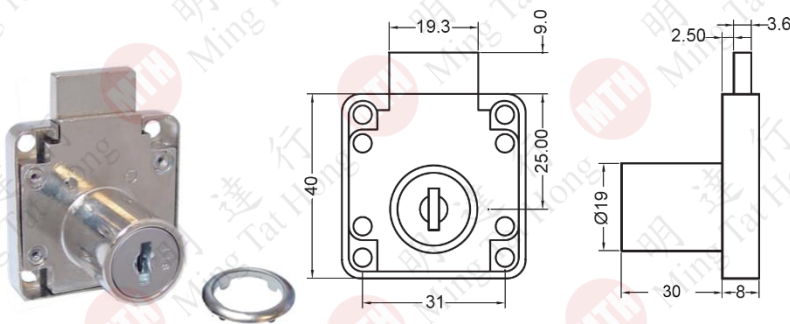

N508-30 長心櫃桶鎖

型號	銀	包裝(把)	同匙(組)
N508-30		16	5

同匙組別由#110 - #150