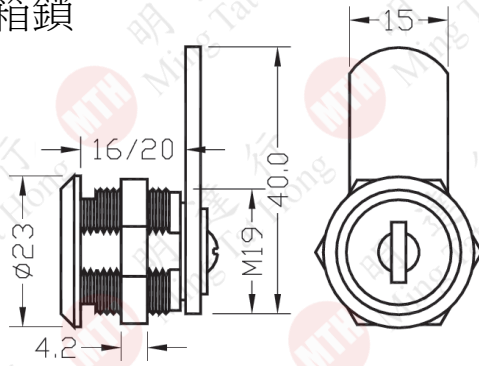

型號	銀	包裝(把)	同匙(組)
C505-16		40	5
C505-20		25	2

同匙組別由#110 - #150