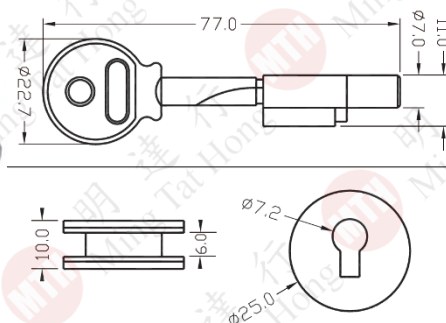

C409 趟門玻璃鎖

型號	銀	包裝(把)	同匙組別(組)
C409		40	5

同匙組別為#901 - #904, #978