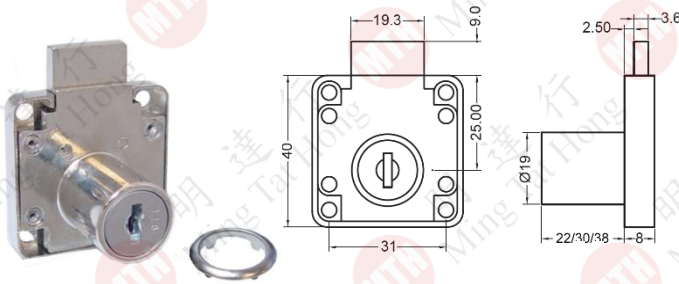

507 櫃桶鎖

型號	銀	金	包裝(把)	同匙(組)
GD507-22	/		20	2
N507-22		/	20	15
N507-30		/	16	3
N507-38		/	12	1

同匙組別由#110 - #250