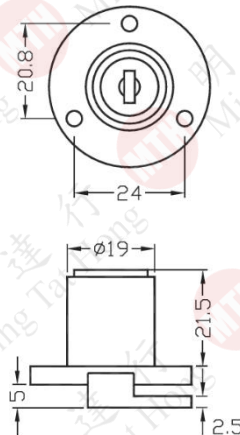

N503-23 圓型反門鎖

型號	銀	包裝(把)	同匙(組)
N503-23		25	/