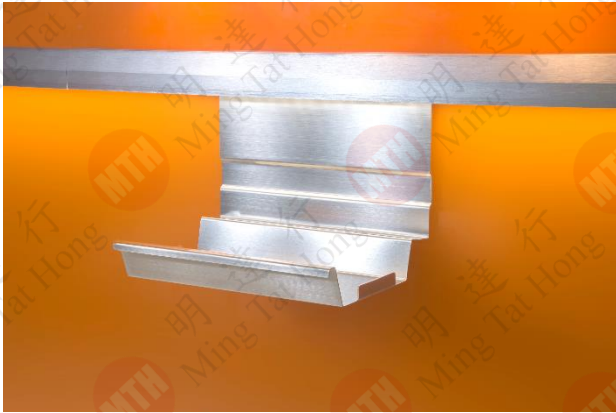

W245mm x D86mm x H180mm

**ES-8006L** Paper Towel Wool Holder  
紙巾架-加木

W285mm x D86mm x H180mm

**ES-8007** Multipurpose Paper Towel Holder  
紙巾架

W250mm x D155mm x H180mm

**ES-8008** Cling Film Holder  
保鮮紙托架

W330mm x D52mm x H110mm

**ES-8009** 2-Tier Cling Film Holder  
保鮮紙托架

W330mm x D52mm x H200mm

**ES-8010** Knife Rack 250  
玻璃面孔刀架

W250mm x D110mm x H340mm

**ES-8011** Multipurpose Rack with Hooks Holder  
多功能掛鉤架