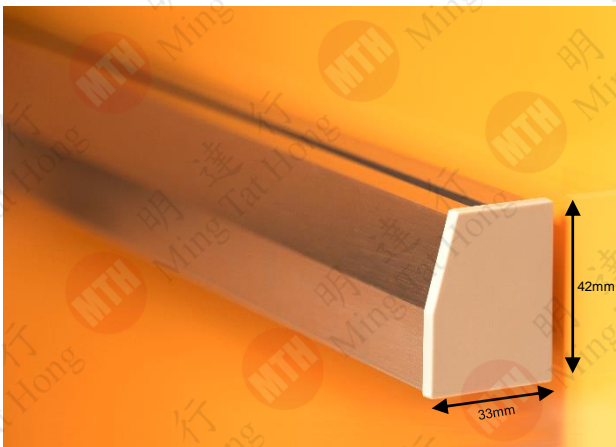

W430mm x D130mm x H8mm

**ES-8121** | Top-mount Towel Holder  
頂板毛巾架

W330mm x D70mm x H10mm

**ES-8122** Top-mount Paper Towel Wood Holder  
頂板紙巾架

W230mm x D130mm x H94mm

**Aluminum Hairline Rail**  
鋁掛軌

**ES-8206** 600mm