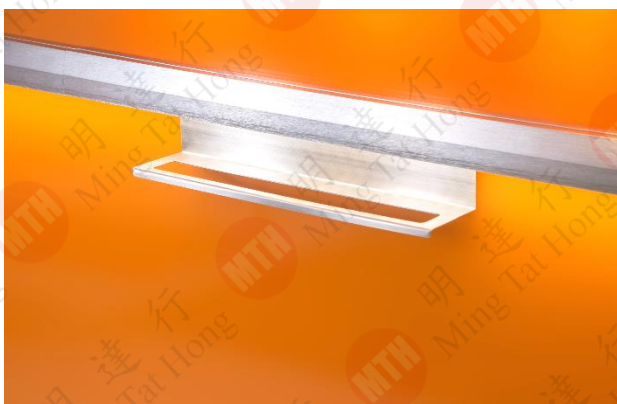

W330mm x D70mm x H50mm