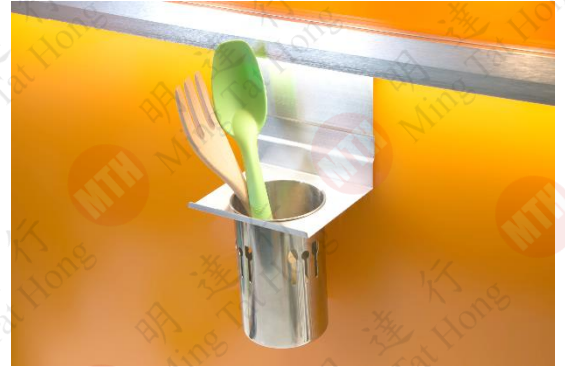

**ES-8015** Spice Holder- Cup-Shaped  
茶壺形調味罐托架

W330mm x D130mm x H140mm

**ES-8016** Container  
筷子桶托架A

W150mm x D130mm x H140mm

**ES-8017** Multipurpose Rack with Container  
筷子桶托架B

W330mm x D130mm x H140mm