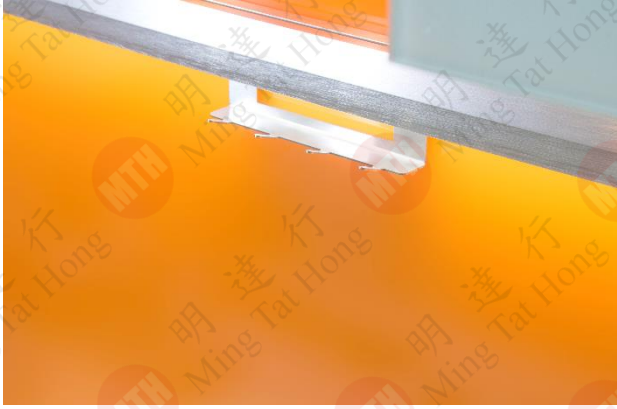

W330mm x D44mm x H50mm

**ES-8022** | 4-Hook Holder  
4頭掛勾

W165mm x D44mm x H38mm

**ES-8023** | 6-Hook Holder  
6頭掛勾

W250mm x D44mm x H38mm

**ES-8024** | Hook Holder  
闊身單鈎

W15mm x D44mm x H38mm

**ES-8025** | Permeable Multipurpose Rack  
滲透性托架