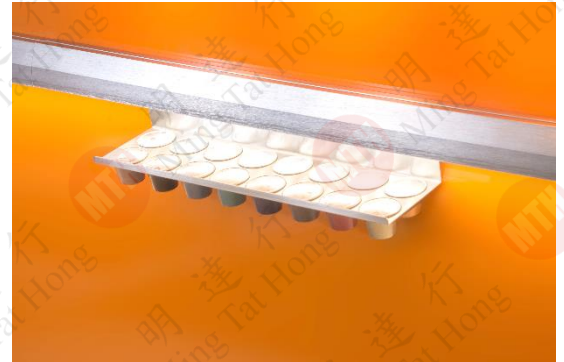

ES-8019 Double "N" Capsule Holder
16孔咖啡托架

W330mm x D85.5mm x H50mm