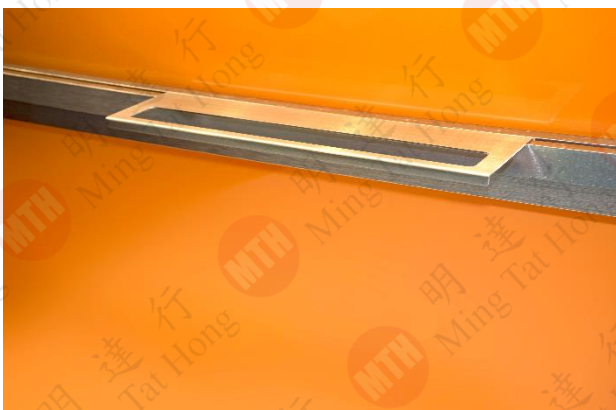

ES-8121 | Top-mount Towel Holder
頂板毛巾架

W330mm x D70mm x H10mm