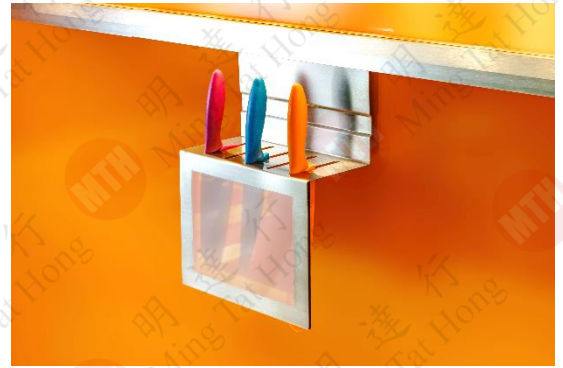

W330mm x D52mm x H110mm

**ES-8009** 2-Tier Cling Film Holder  
保鮮紙托架

W330mm x D52mm x H200mm

**ES-8010** Knife Rack 250  
玻璃面孔刀架

W250mm x D110mm x H340mm

**ES-8011** Multipurpose Rack with Hooks Holder  
多功能掛鉤架