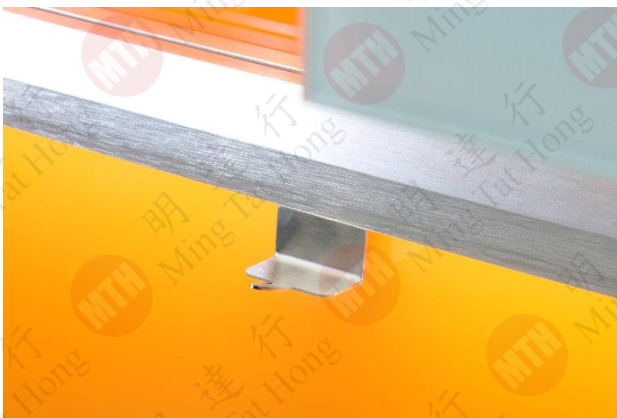

ES-8020 Single Hook Holder
1頭掛勾

W38mm x D44mm x H38mm