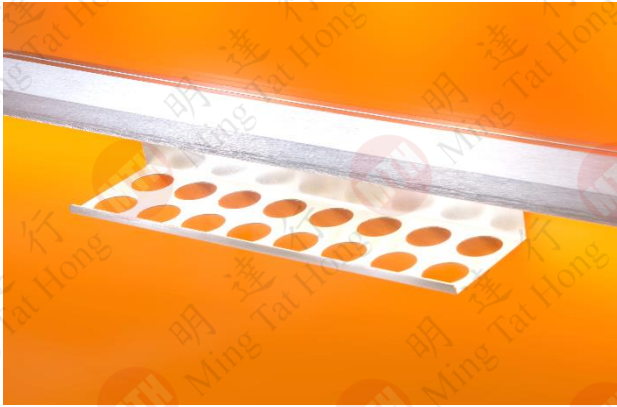

**ES-8018** Single "N" Capsule Holder  
8孔咖啡托架

W330mm x D44mm x H50mm

**ES-8019** Double "N" Capsule Holder  
16孔咖啡托架

W330mm x D85.5mm x H50mm

**ES-8020** Single Hook Holder  
1頭掛勾

W38mm x D44mm x H38mm

**ES-8021** 2-Hook Holder  
2頭掛勾