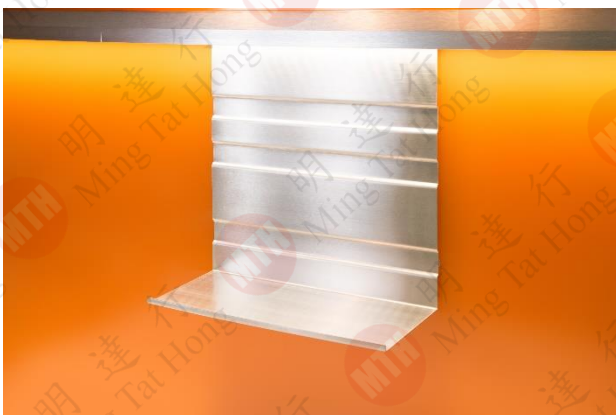

**M**atch & **T**ouch<sup>®</sup>  
Germany Möbel System

*Elegant Stainless Steel #304  
Railing System*

**ES-8001** Multipurpose Rack 140  
托架

W330mm x D130mm x H140mm

**ES-8002** Multipurpose Rack 200  
托架

W330mm x D130mm x H200mm

**ES-8003** Multipurpose Rack 300  
托架

W330mm x D130mm x H300mm

**ES-8005** Multipurpose Glass Whiteboard  
玻璃托架

W330mm x D130mm x H300mm

**ES-8006** Paper Towel Wool Holder  
紙巾架-加木

W245mm x D86mm x H180mm

**ES-8006L** Paper Towel Wool Holder  
紙巾架-加木

W285mm x D86mm x H180mm

**ES-8007** Multipurpose Paper Towel Holder  
紙巾架

W250mm x D155mm x H180mm

**ES-8008** Cling Film Holder  
保鮮紙托架