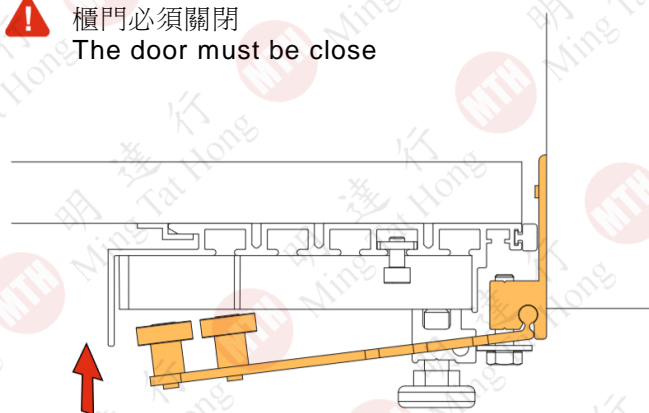

三門 Online 3

拉手 Handle

安裝示意圖
Installation diagram

! 櫃門必須關閉
The door must be close

! 底車可左右調節
The bottom rail can be horizontal adjustment

門板調節 Door closing and adjustment

簡易調節
Simple adjustment

- A** = 上下調節
Vertical adjustment
- C** = 左右調節
Horizontal adjustment