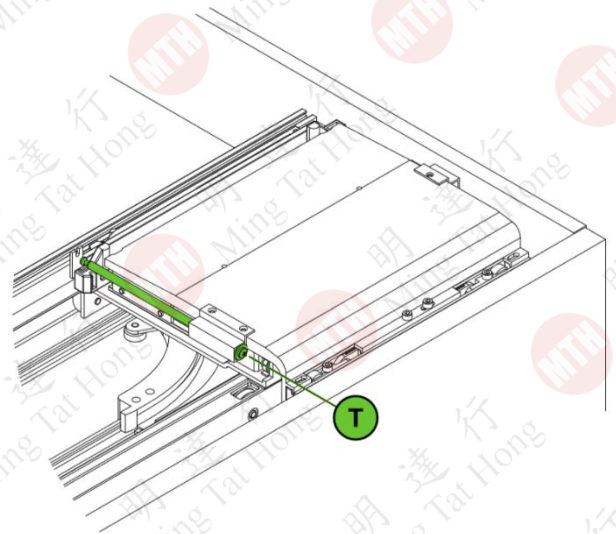

三門 Online 3

拉手 Handle

安裝示意圖
Installation diagram

! 櫃門必須關閉
The door must be close

! 底車可左右調節
The bottom rail can be horizontal adjustment

門板調節 Door closing and adjustment

簡易調節
Simple adjustment

- A** = 上下調節
Vertical adjustment
- C** = 左右調節
Horizontal adjustment