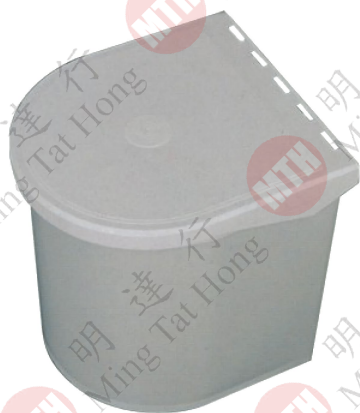

EQ - WB Series

Cabinet Waste Bin

櫃內垃圾桶

Material : Plastic 塑膠

Item No.	(R x L x H) Size	Colour	Volume
WB0601	230 x 280 x 270	White	5L
WB0602	260 x 320 x 290	White	8L
WB0603	260 x 320 x 320	White	12L

Material : 201/304 Stainless Steel, Plastic 不銹鋼、塑膠

Item No.	(R x L x H) Size	Colour	Volume
WB0701	230 x 280 x 270	Brush SS, Black	5L
WB0702	260 x 320 x 290	Brush SS, Black	8L
WB0703	260 x 320 x 320	Brush SS, Black	12L

304
Stainless Steel

Chrome
鏡鋼

Material : 304 Stainless Steel, Plastic 不銹鋼、塑膠

Item No.	(R _x L _x H)Size	Colour	Volume
WB0201	275 x 335 x 350	Light / Black	14L
WB0202	275 x 335 x 350	Light / Silver Grey	14L
WB0203	255 x 310 x 330	Light / Black	9L
WB0204	255 x 310 x 330	Light / Silver Grey	9L

Material : 201 Stainless Steel, Plastic 不銹鋼、塑膠

Item No.	(R _x L _x H)Size with Panel Cutout	Colour	Volume
WB0504	265 x 170 x 260 - 240	Hairline	7L