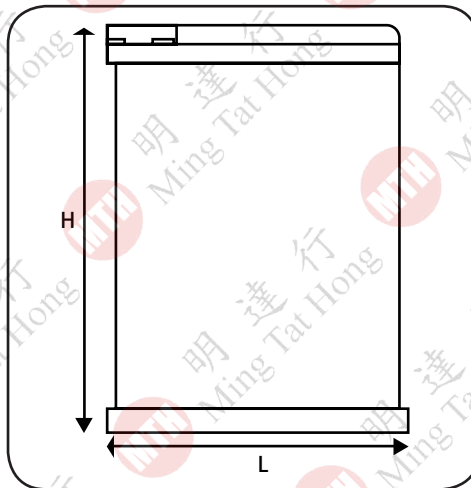

EQ - WB Series

Cabinet Waste Bin

櫃內垃圾桶

Material : Plastic 塑膠

Item No.	(R x L x H) Size	Colour	Volume
WB0601	230 x 280 x 270	White	5L
WB0602	260 x 320 x 290	White	8L
WB0603	260 x 320 x 320	White	12L

Material : 201/304 Stainless Steel, Plastic 不銹鋼、塑膠

Item No.	(R x L x H) Size	Colour	Volume
WB0701	230 x 280 x 270	Brush SS, Black	5L
WB0702	260 x 320 x 290	Brush SS, Black	8L
WB0703	260 x 320 x 320	Brush SS, Black	12L

304
Stainless Steel

Chrome
鏡鋼

Material : 304 Stainless Steel, Plastic 不銹鋼、塑膠

Item No.	(R _x L _x H)Size	Colour	Volume
WB0201	275 x 335 x 350	Light / Black	14L
WB0202	275 x 335 x 350	Light / Silver Grey	14L
WB0203	255 x 310 x 330	Light / Black	9L
WB0204	255 x 310 x 330	Light / Silver Grey	9L

Material : 201 Stainless Steel, Plastic 不銹鋼、塑膠

Item No.	(R _x L _x H)Size with Panel Cutout	Colour	Volume
WB0504	265 x 170 x 260 - 240	Hairline	7L