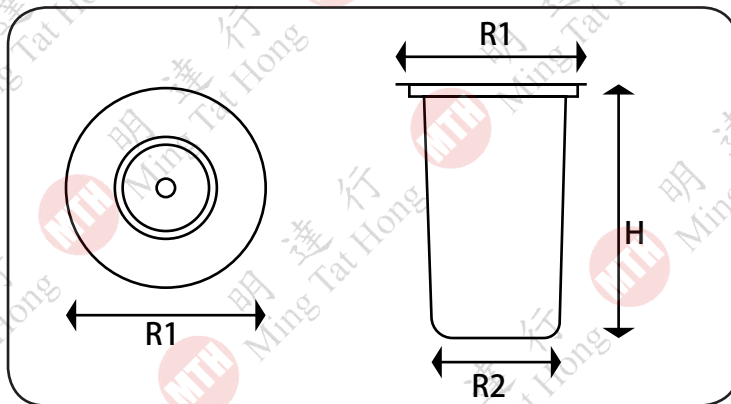

EQ - WB Series

Cabinet Waste Bin

櫃內垃圾桶

Material : Plastic 塑膠

Item No.	(R x L x H) Size	Colour	Volume
WB0601	230 x 280 x 270	White	5L
WB0602	260 x 320 x 290	White	8L
WB0603	260 x 320 x 320	White	12L

Material : 201/304 Stainless Steel, Plastic 不銹鋼、塑膠

Item No.	(R x L x H) Size	Colour	Volume
WB0701	230 x 280 x 270	Brush SS, Black	5L
WB0702	260 x 320 x 290	Brush SS, Black	8L
WB0703	260 x 320 x 320	Brush SS, Black	12L

304
Stainless Steel

Chrome
鏡鋼

Material : 304 Stainless Steel, Plastic 不銹鋼、塑膠

Item No.	(R _x L _x H)Size	Colour	Volume
WB0201	275 x 335 x 350	Light / Black	14L
WB0202	275 x 335 x 350	Light / Silver Grey	14L
WB0203	255 x 310 x 330	Light / Black	9L
WB0204	255 x 310 x 330	Light / Silver Grey	9L

Material : 201 Stainless Steel, Plastic 不銹鋼、塑膠

Item No.	(R _x L _x H)Size with Panel Cutout	Colour	Volume
WB0504	265 x 170 x 260 - 240	Hairline	7L