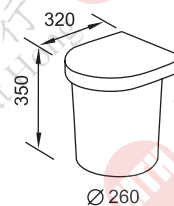

EQ - WB Series

Cabinet Waste Bin

櫃內垃圾桶

Material : Plastic 塑膠

Item No.	(R x L x H) Size	Colour	Volume
WB0601	230 x 280 x 270	White	5L
WB0602	260 x 320 x 290	White	8L
WB0603	260 x 320 x 320	White	12L

Material : 201/304 Stainless Steel, Plastic 不銹鋼、塑膠

Item No.	(R x L x H) Size	Colour	Volume
WB0701	230 x 280 x 270	Brush SS, Black	5L
WB0702	260 x 320 x 290	Brush SS, Black	8L
WB0703	260 x 320 x 320	Brush SS, Black	12L

304
Stainless Steel

Chrome
鏡鋼

Material : 304 Stainless Steel, Plastic 不銹鋼、塑膠

Item No.	(R _x L _x H)Size	Colour	Volume
WB0201	275 x 335 x 350	Light / Black	14L
WB0202	275 x 335 x 350	Light / Silver Grey	14L
WB0203	255 x 310 x 330	Light / Black	9L
WB0204	255 x 310 x 330	Light / Silver Grey	9L

Material : 201 Stainless Steel, Plastic 不銹鋼、塑膠

Item No.	(R _x L _x H)Size with Panel Cutout	Colour	Volume
WB0504	265 x 170 x 260 - 240	Hairline	7L