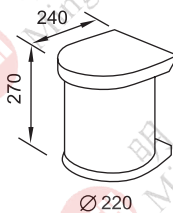

EQ - WB Series

Cabinet Waste Bin

櫃內垃圾桶

Material : Plastic 塑膠

Item No.	(R x L x H) Size	Colour	Volume
WB0601	230 x 280 x 270	White	5L
WB0602	260 x 320 x 290	White	8L
WB0603	260 x 320 x 320	White	12L

Material : 201/304 Stainless Steel, Plastic 不銹鋼、塑膠

Item No.	(R x L x H) Size	Colour	Volume
WB0701	230 x 280 x 270	Brush SS, Black	5L
WB0702	260 x 320 x 290	Brush SS, Black	8L
WB0703	260 x 320 x 320	Brush SS, Black	12L

304
Stainless Steel

Chrome
鏡鋼

Material : 304 Stainless Steel, Plastic 不銹鋼、塑膠

Item No.	(R _x L _x H)Size	Colour	Volume
WB0201	275 x 335 x 350	Light / Black	14L
WB0202	275 x 335 x 350	Light / Silver Grey	14L
WB0203	255 x 310 x 330	Light / Black	9L
WB0204	255 x 310 x 330	Light / Silver Grey	9L

Material : 201 Stainless Steel, Plastic 不銹鋼、塑膠

Item No.	(R _x L _x H)Size with Panel Cutout	Colour	Volume
WB0504	265 x 170 x 260 - 240	Hairline	7L