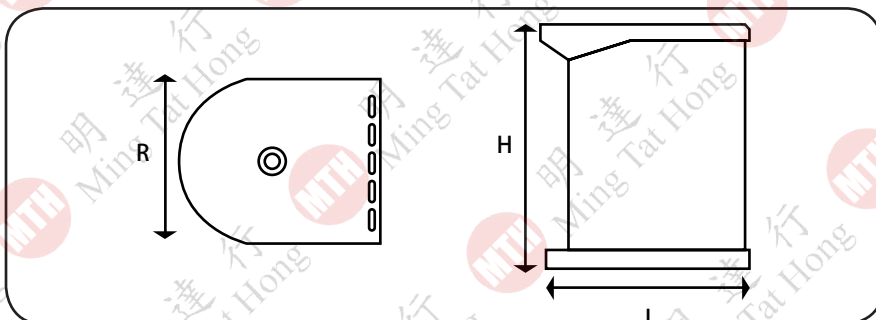

EQ - WB Series

Cabinet Waste Bin

櫃內垃圾桶

Material : Plastic 塑膠

Item No.	(R x L x H) Size	Colour	Volume
WB0601	230 x 280 x 270	White	5L
WB0602	260 x 320 x 290	White	8L
WB0603	260 x 320 x 320	White	12L

Material : 201/304 Stainless Steel, Plastic 不銹鋼、塑膠

Item No.	(R x L x H) Size	Colour	Volume
WB0701	230 x 280 x 270	Brush SS, Black	5L
WB0702	260 x 320 x 290	Brush SS, Black	8L
WB0703	260 x 320 x 320	Brush SS, Black	12L

304
Stainless Steel

Chrome
鏡鋼

Material : 304 Stainless Steel, Plastic 不銹鋼、塑膠

Item No.	(R _x L _x H)Size	Colour	Volume
WB0201	275 x 335 x 350	Light / Black	14L
WB0202	275 x 335 x 350	Light / Silver Grey	14L
WB0203	255 x 310 x 330	Light / Black	9L
WB0204	255 x 310 x 330	Light / Silver Grey	9L

Material : 201 Stainless Steel, Plastic 不銹鋼、塑膠

Item No.	(R _x L _x H)Size with Panel Cutout	Colour	Volume
WB0504	265 x 170 x 260 - 240	Hairline	7L