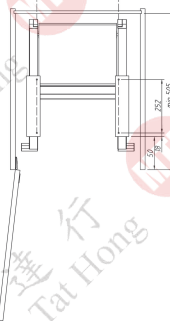

EQ - Steptop Series

Steptop
輕型摺梯

Less Space
120kg Loading
Easy Open by Fingertips

Steptop-1

H 535mm W 432mm D 38mm

Steptop-2

H 700mm W 432mm D 38mm