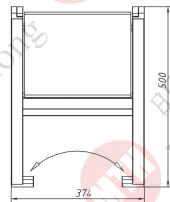

EQ - Steptop Series

Steptop
輕型摺梯

Less Space
120kg Loading
Easy Open by Fingertips

Steptop-1

H 535mm W 432mm D 38mm

Steptop-2

H 700mm W 432mm D 38mm