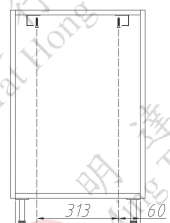

EQ - Steptop Series

Steptop
輕型摺梯

Less Space
120kg Loading
Easy Open by Fingertips

Steptop-1

H 535mm W 432mm D 38mm

Steptop-2

H 700mm W 432mm D 38mm