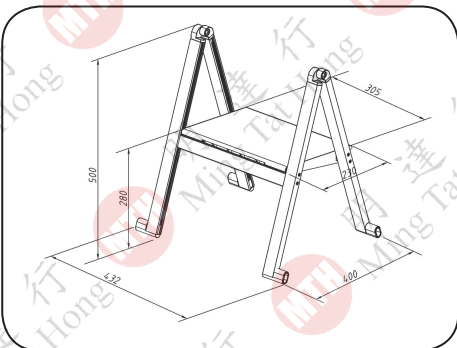

EQ - Steptop Series

Steptop
輕型摺梯

Less Space
120kg Loading
Easy Open by Fingertips

Steptop-1

H 535mm W 432mm D 38mm

Steptop-2

H 700mm W 432mm D 38mm